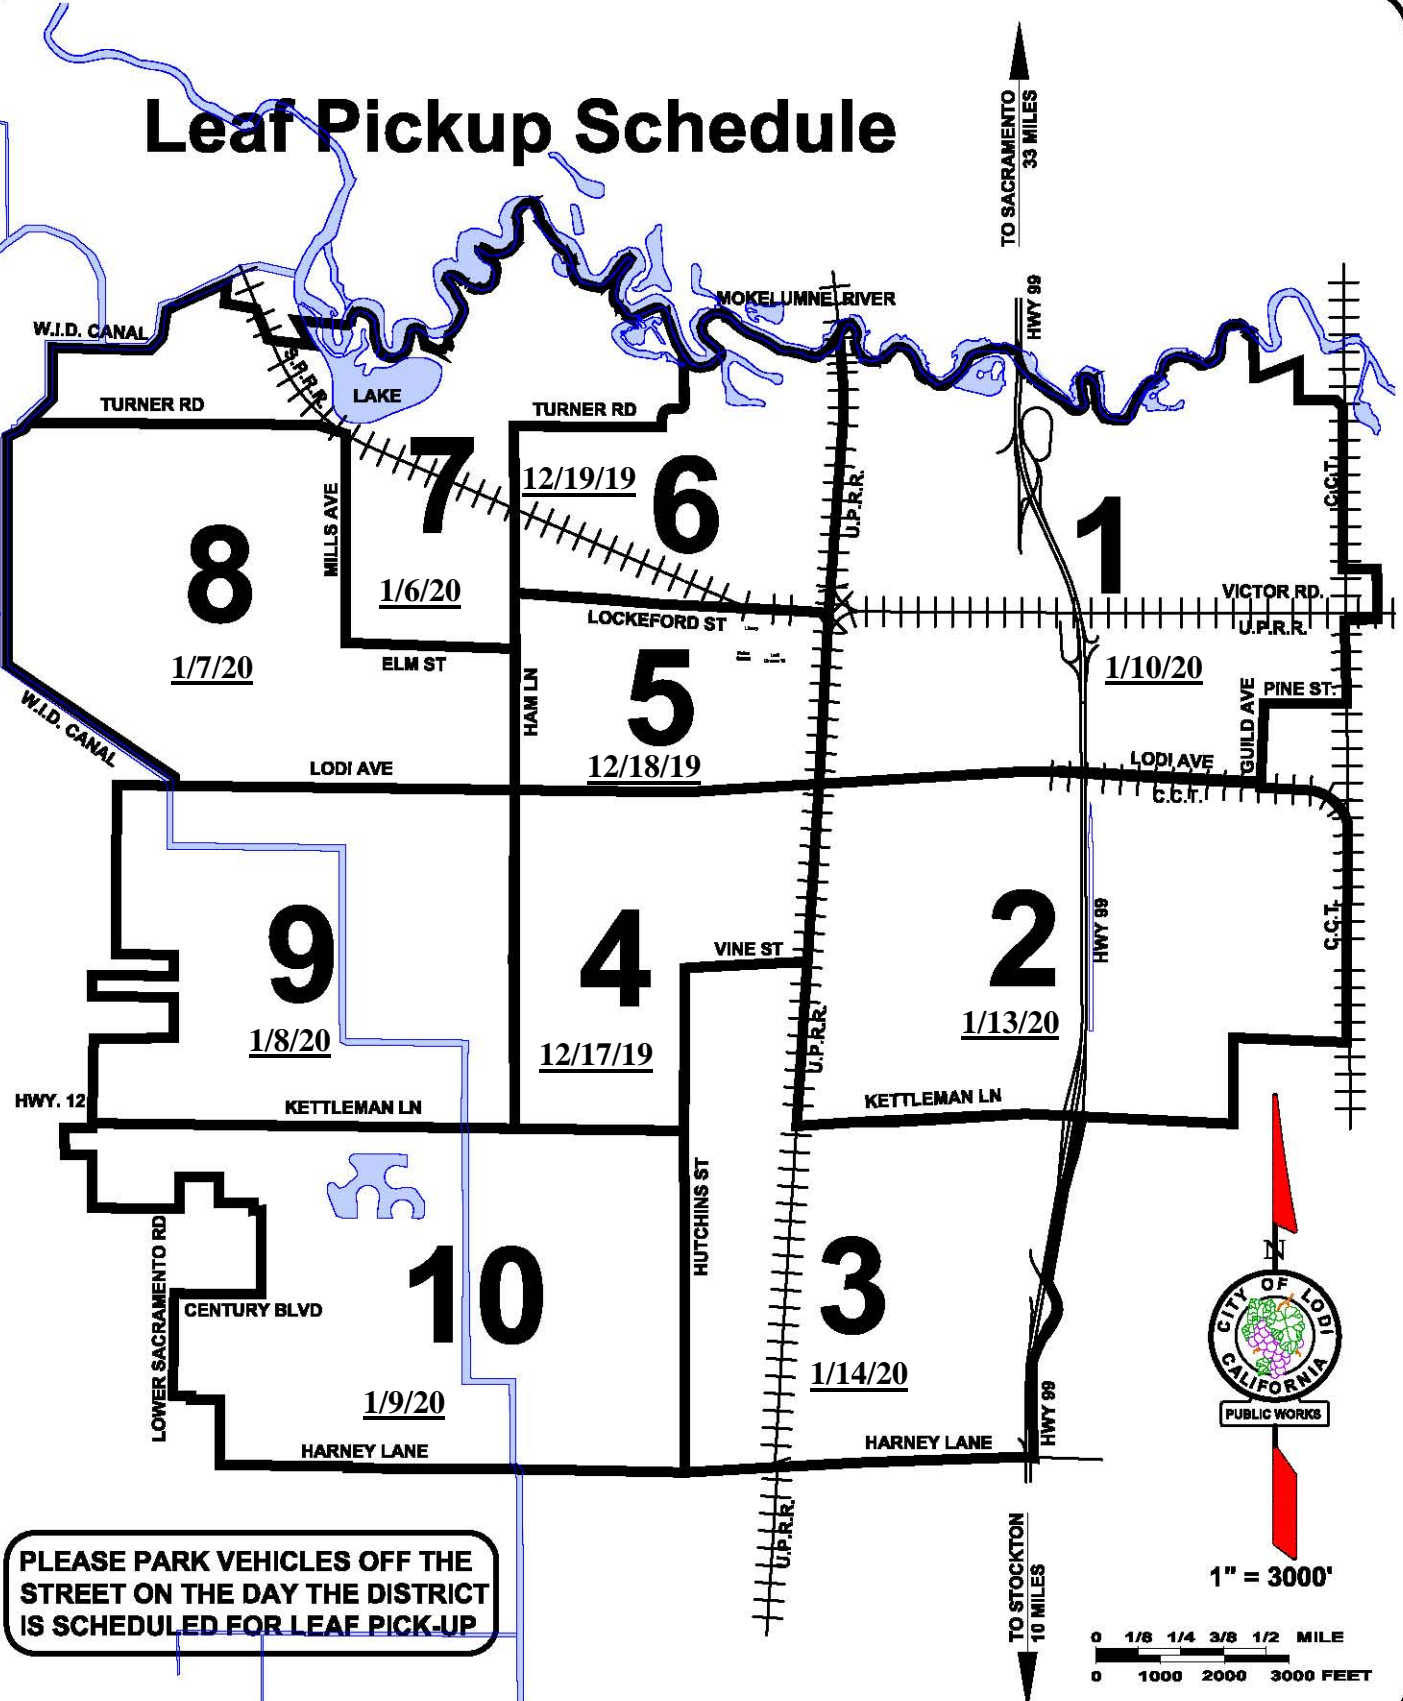

# Leaf Pickup Schedule

**PLEASE PARK VEHICLES OFF THE STREET ON THE DAY THE DISTRICT IS SCHEDULED FOR LEAF PICK-UP**

1" = 3000'